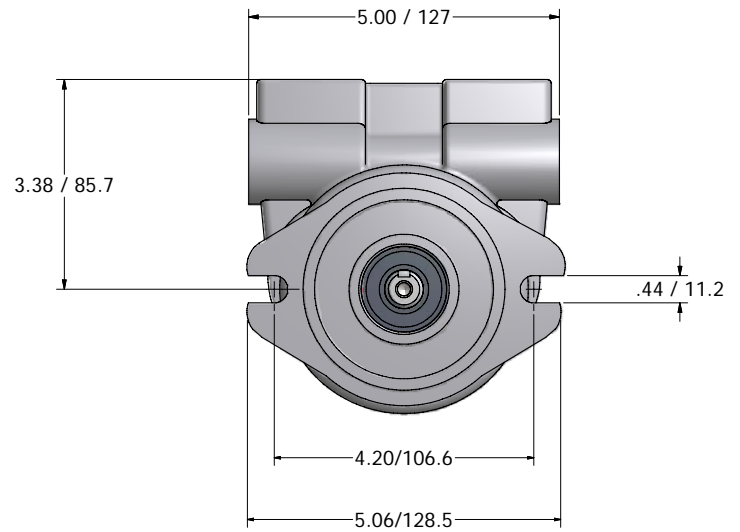

SERIES 6 ROTARY VANE PUMP Bolt-On Style - "N" Mounting

869 Seven Oaks Blvd.
Suite 120
Smyrna, TN 37167
615-355-8000
mail@proconpump.com

PROCON[®]
Products