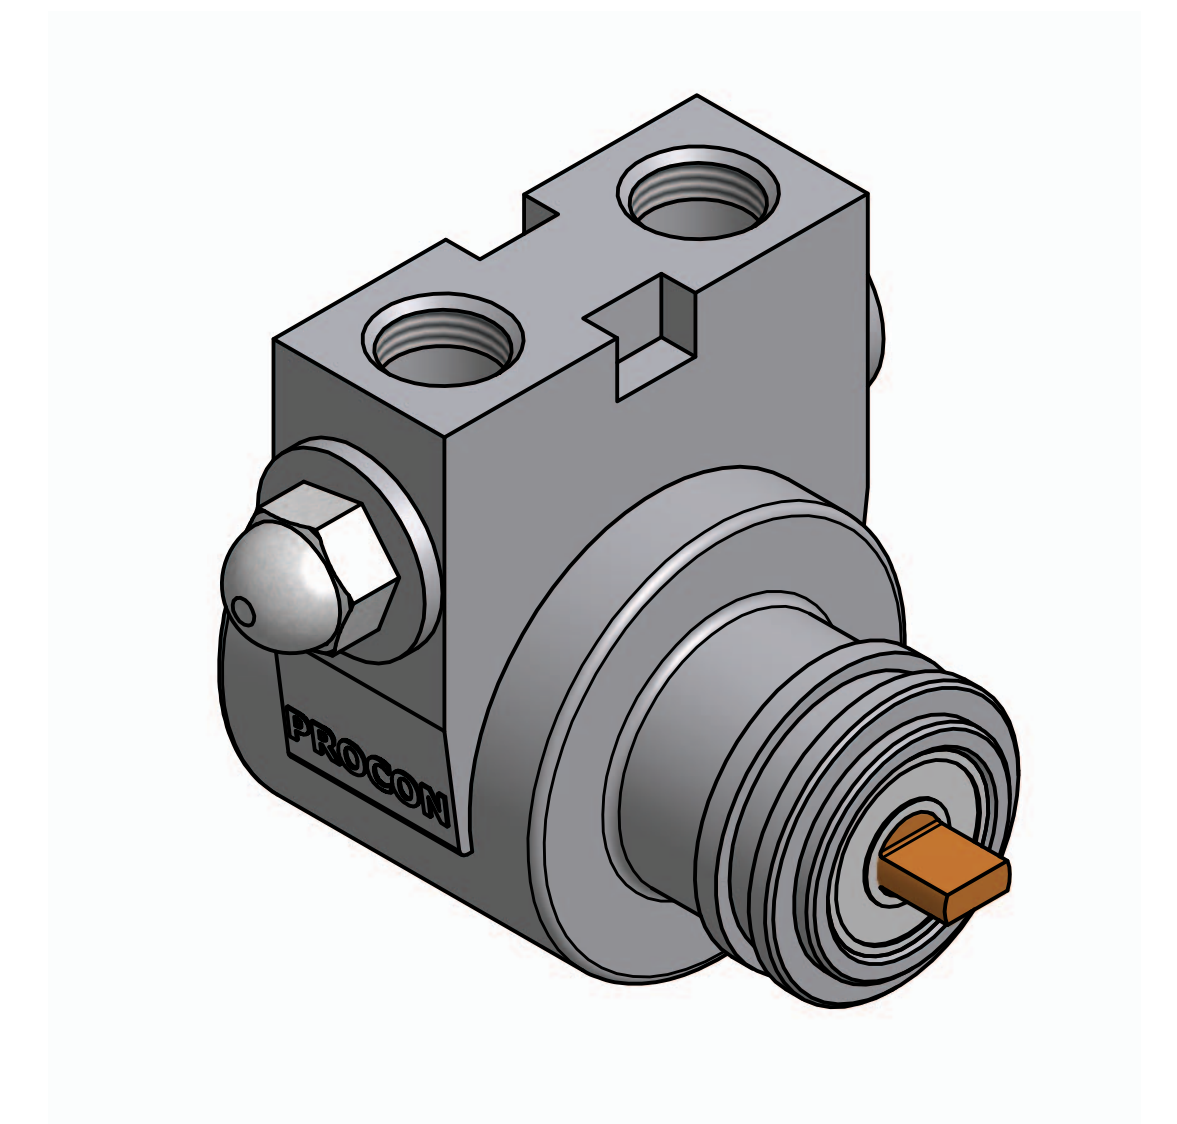

Series 5 - Rotary Vane Pump Clamp-On Style

"A" Mounting

1143 Bronze Coupling

"B" Mounting

Series 5 - Rotary Vane Pump Bolt-On Style

1/2-14 NPT or
1/2-14 BSPP (G1/2)
Inlet/Outlet ports

"E" Mounting

869 Seven Oaks Blvd.
Suite 120
Smyrna, TN 37167
615-355-8000
mail@proconpump.com