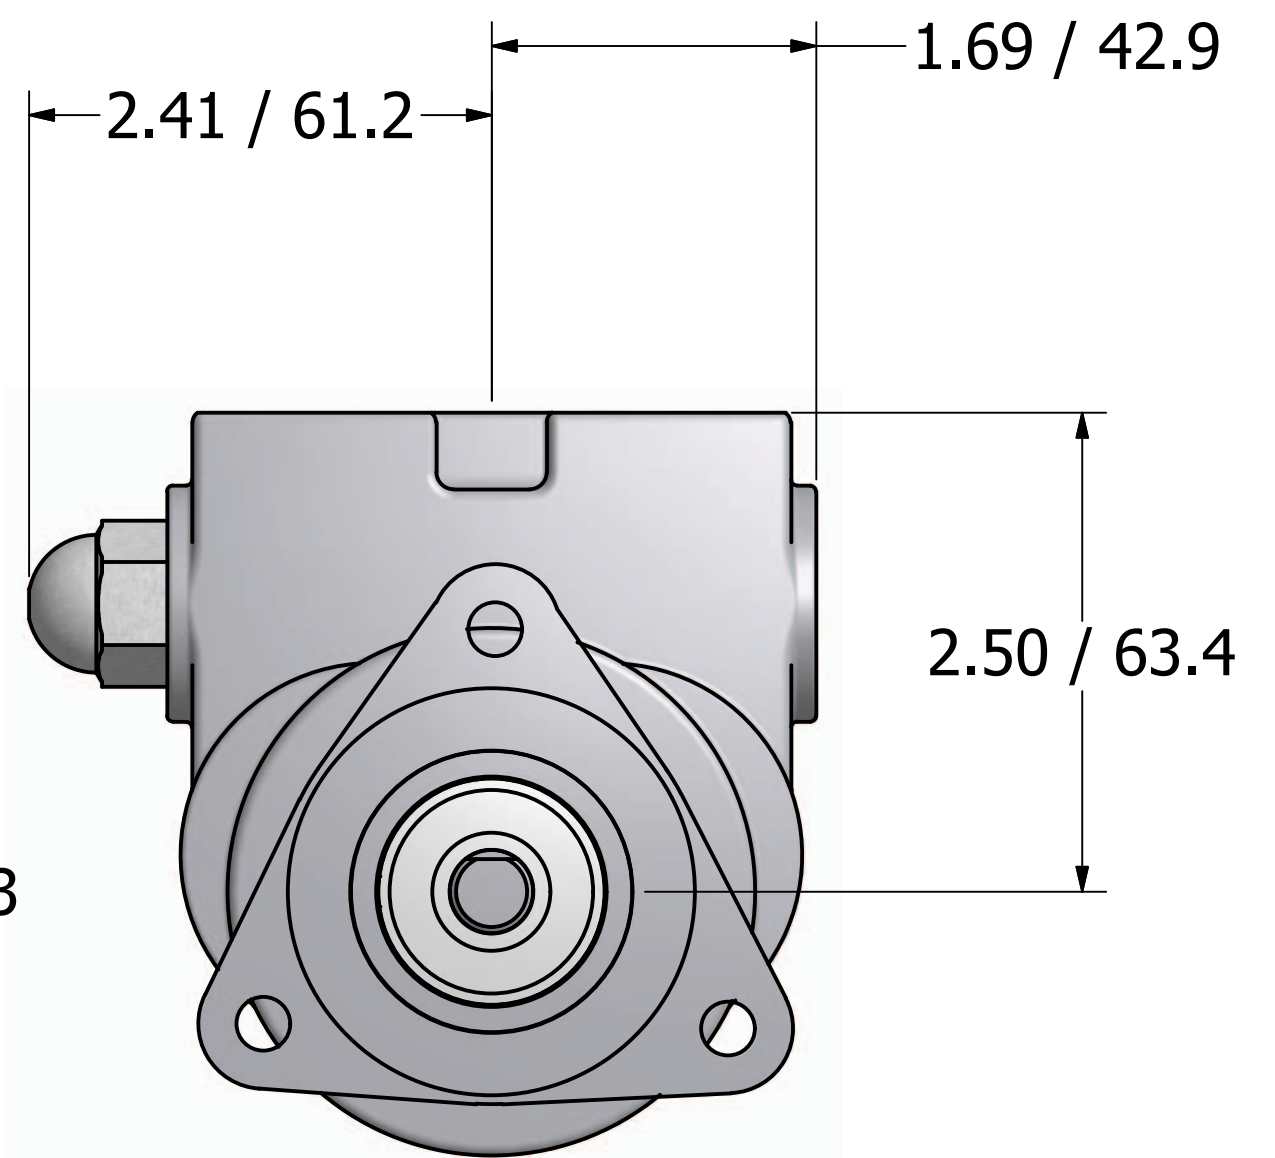

Series 5 - Rotary Vane Pump Clamp-On Style

"A" Mounting

1143 Bronze Coupling

"B" Mounting

Series 5 - Rotary Vane Pump Bolt-On Style

1/2-14 NPT or
1/2-14 BSPP (G1/2)
Inlet/Outlet ports

"E" Mounting

869 Seven Oaks Blvd.
Suite 120
Smyrna, TN 37167
615-355-8000
mail@proconpump.com