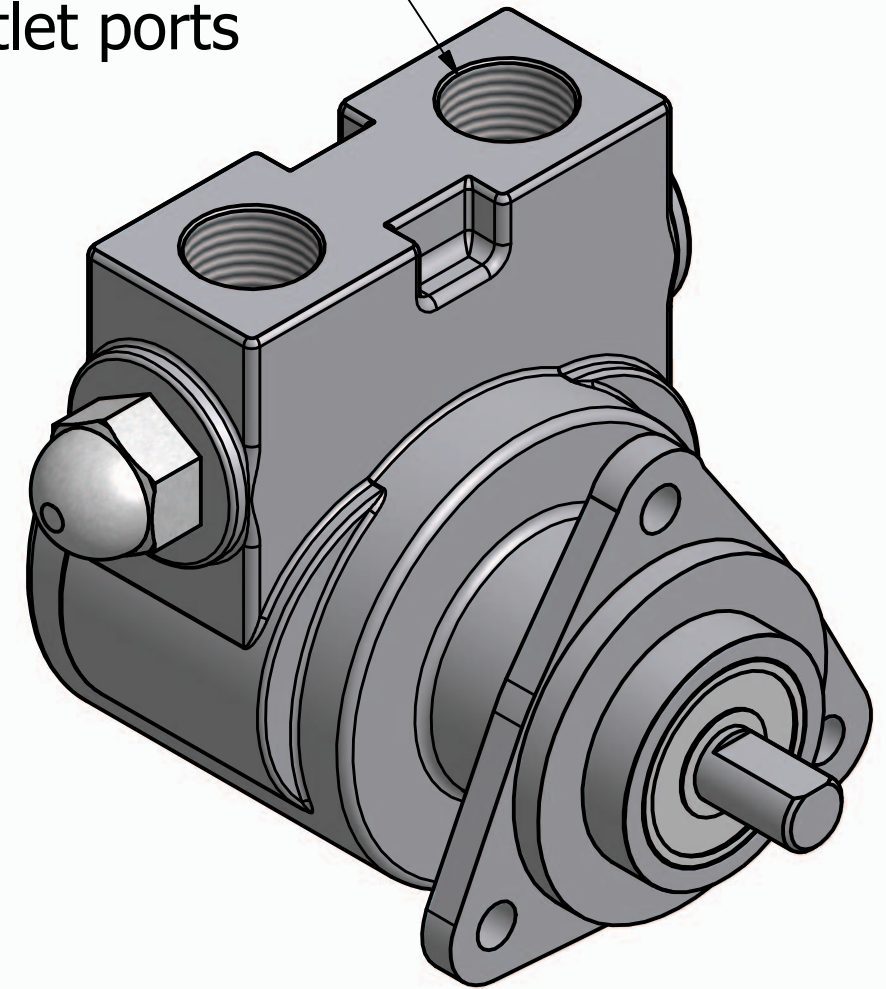

Series 5 - Rotary Vane Pump Clamp-On Style

"A" Mounting

1143 Bronze Coupling

"B" Mounting

Series 5 - Rotary Vane Pump Bolt-On Style

1/2-14 NPT or
1/2-14 BSPP (G1/2)
Inlet/Outlet ports

"E" Mounting

869 Seven Oaks Blvd.
Suite 120
Smyrna, TN 37167
615-355-8000
mail@proconpump.com