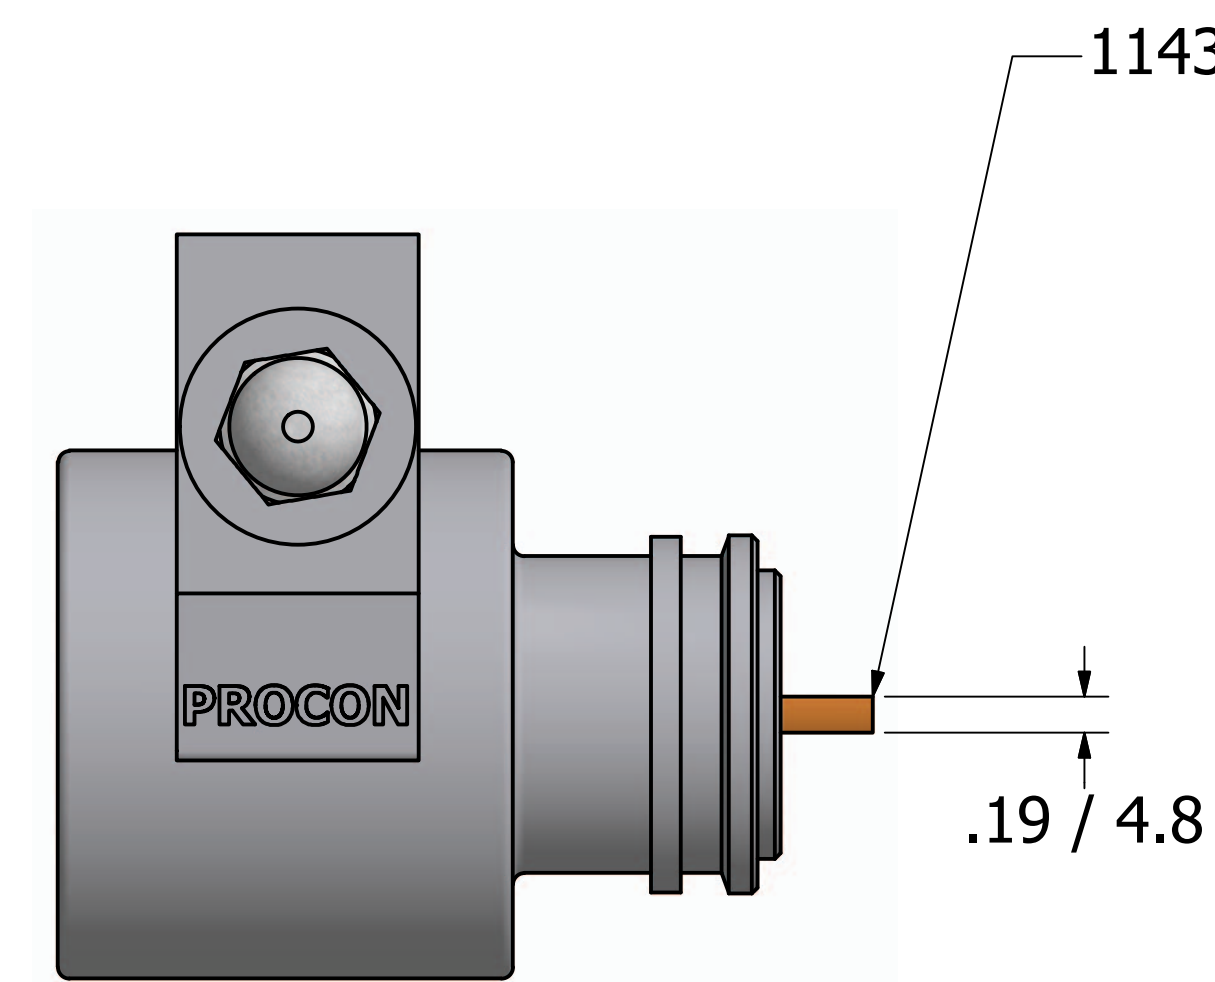

Series 5 - Rotary Vane Pump Clamp-On Style

"A" Mounting

1143 Bronze Coupling

"B" Mounting

Series 5 - Rotary Vane Pump Bolt-On Style

1/2-14 NPT or
1/2-14 BSPP (G1/2)
Inlet/Outlet ports

"E" Mounting

869 Seven Oaks Blvd.
Suite 120
Smyrna, TN 37167
615-355-8000
mail@proconpump.com