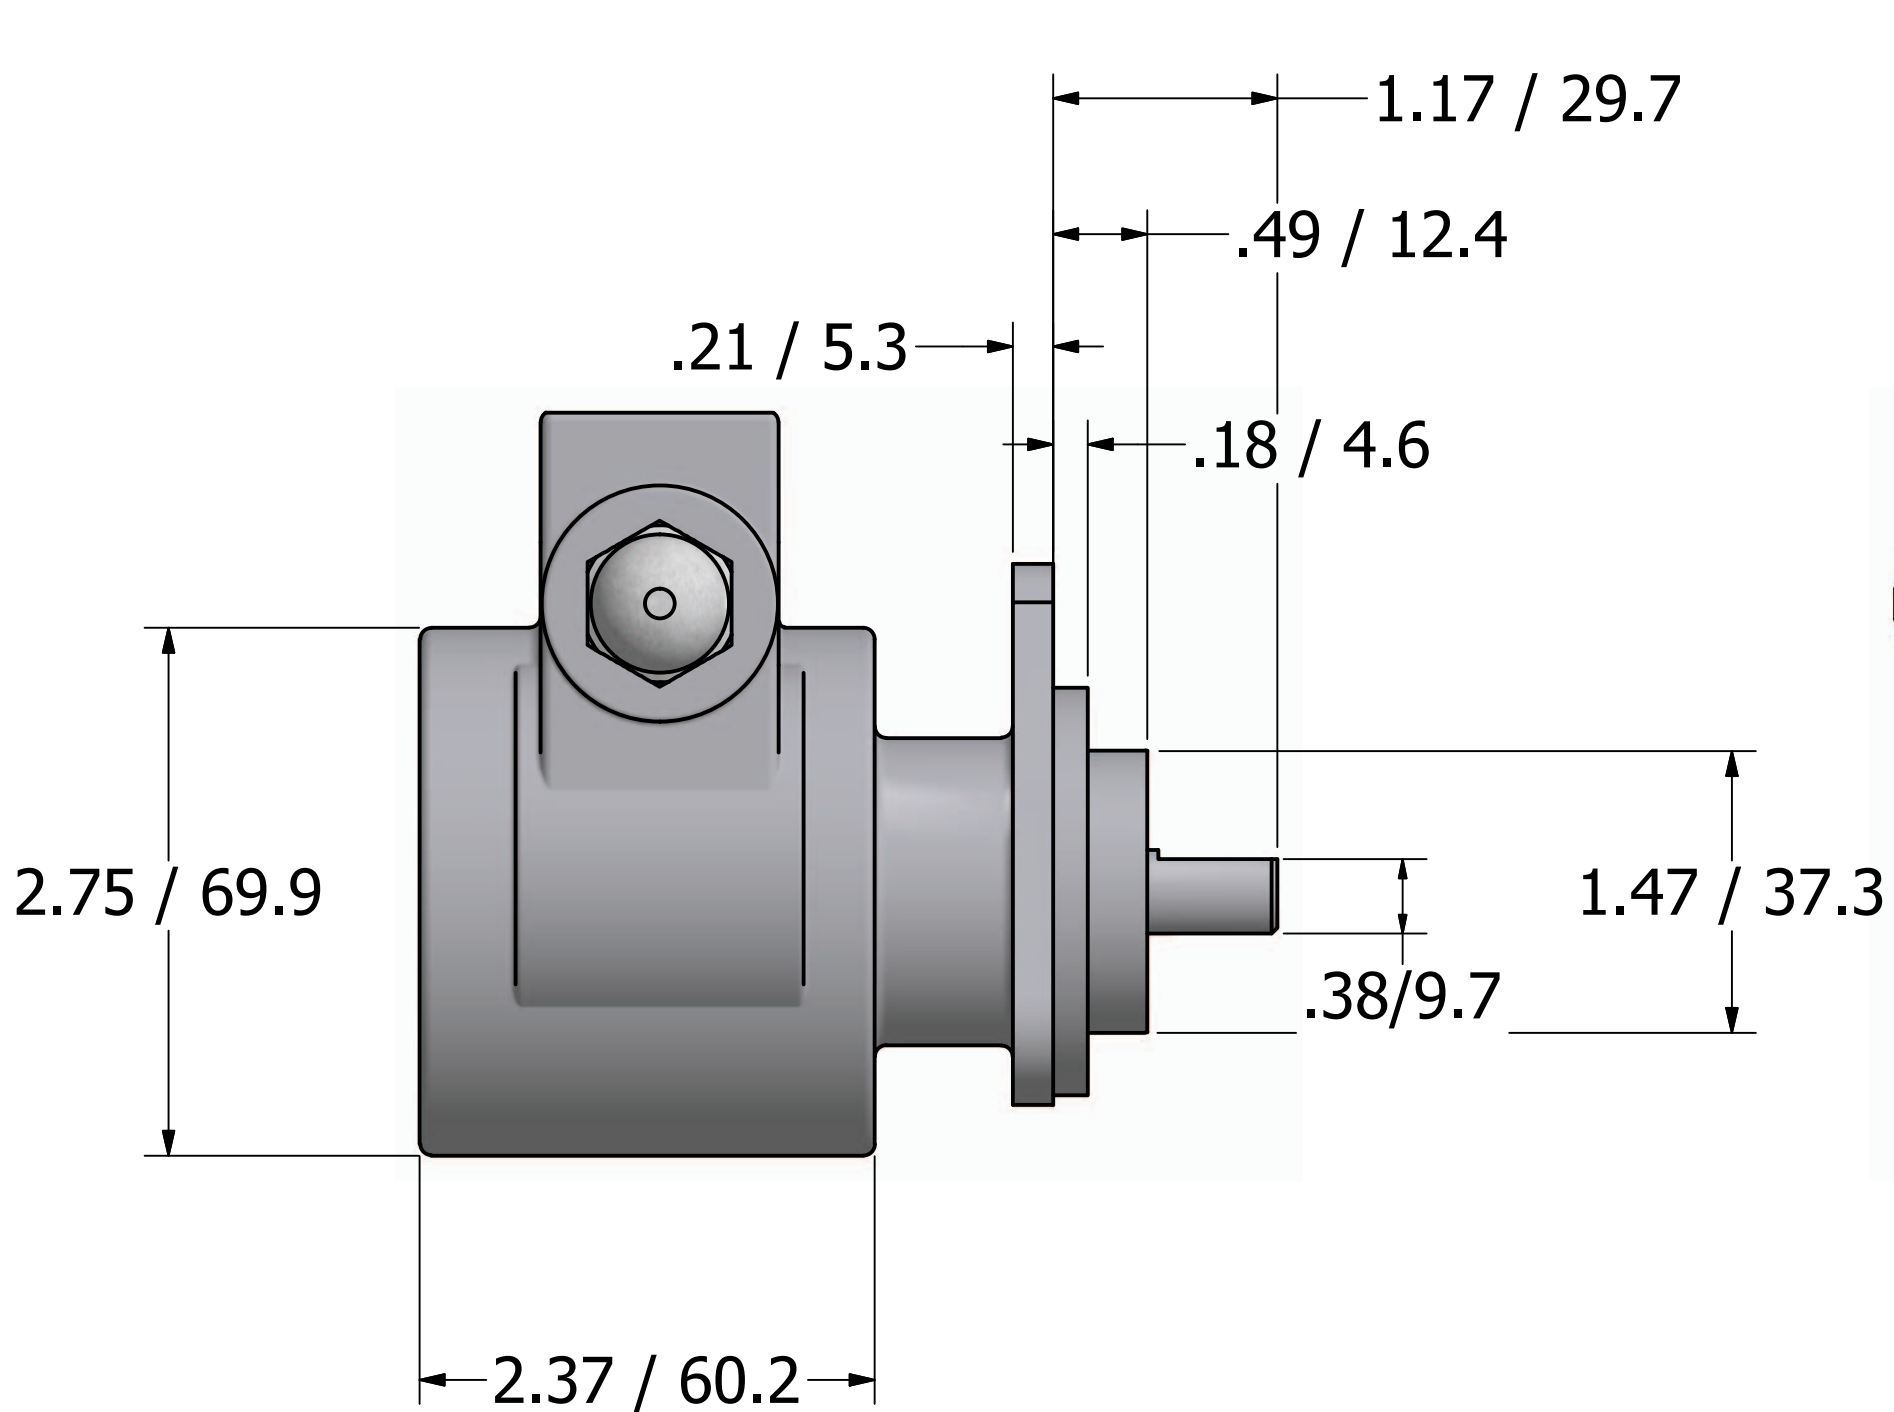

Series 5 - Rotary Vane Pump Clamp-On Style

"A" Mounting

1143 Bronze Coupling

"B" Mounting

Series 5 - Rotary Vane Pump Bolt-On Style

1/2-14 NPT or
1/2-14 BSPP (G1/2)
Inlet/Outlet ports

"E" Mounting

869 Seven Oaks Blvd.
Suite 120
Smyrna, TN 37167
615-355-8000
mail@proconpump.com