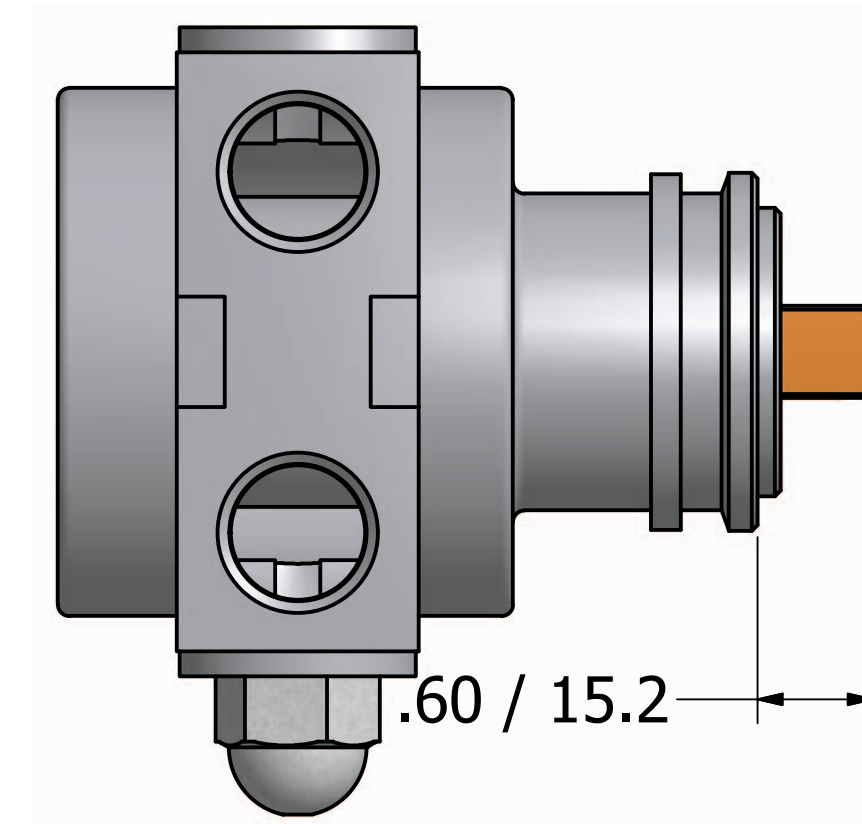

Series 5 - Rotary Vane Pump Clamp-On Style

"A" Mounting

1143 Bronze Coupling

"B" Mounting

Series 5 - Rotary Vane Pump Bolt-On Style

1/2-14 NPT or
1/2-14 BSPP (G1/2)
Inlet/Outlet ports

"E" Mounting

869 Seven Oaks Blvd.
Suite 120
Smyrna, TN 37167
615-355-8000
mail@proconpump.com