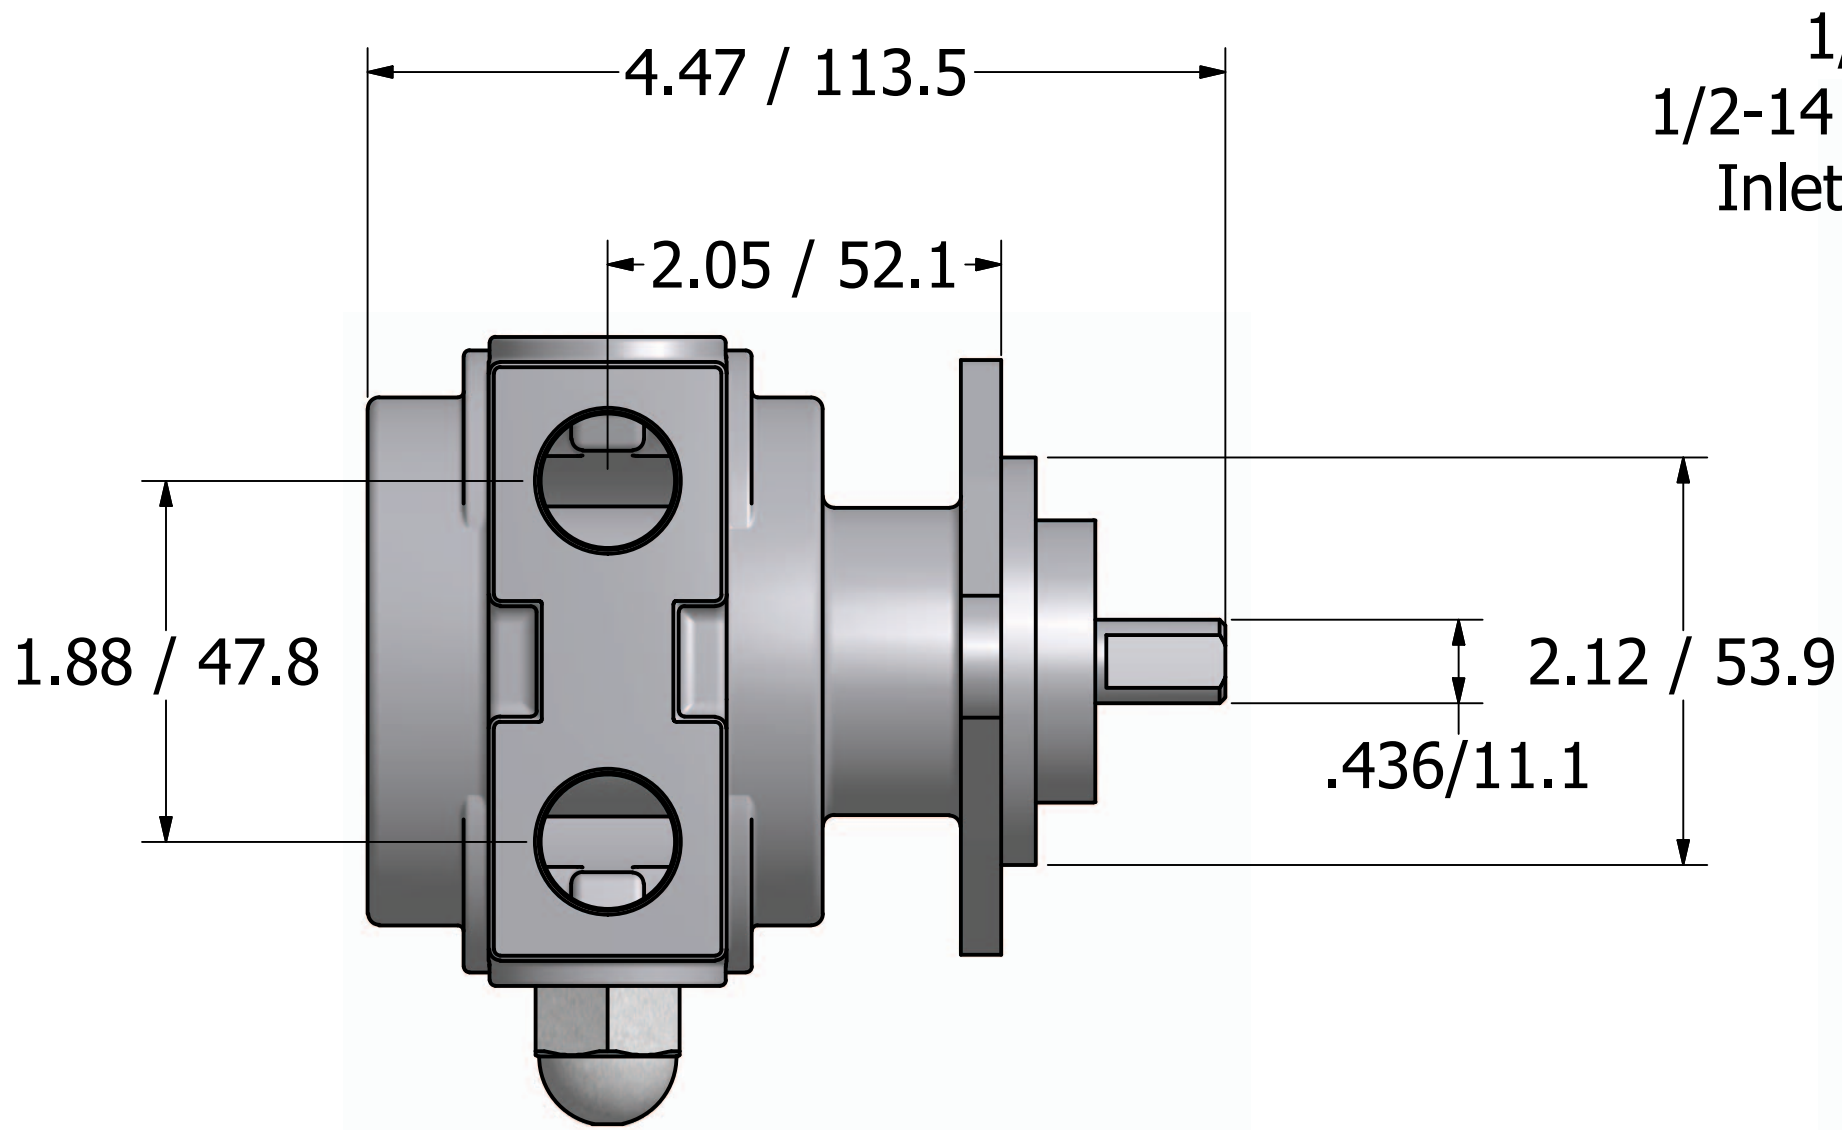

Series 5 - Rotary Vane Pump Clamp-On Style

"A" Mounting

1143 Bronze Coupling

"B" Mounting

Series 5 - Rotary Vane Pump Bolt-On Style

1/2-14 NPT or
1/2-14 BSPP (G1/2)
Inlet/Outlet ports

"E" Mounting

869 Seven Oaks Blvd.
Suite 120
Smyrna, TN 37167
615-355-8000
mail@proconpump.com