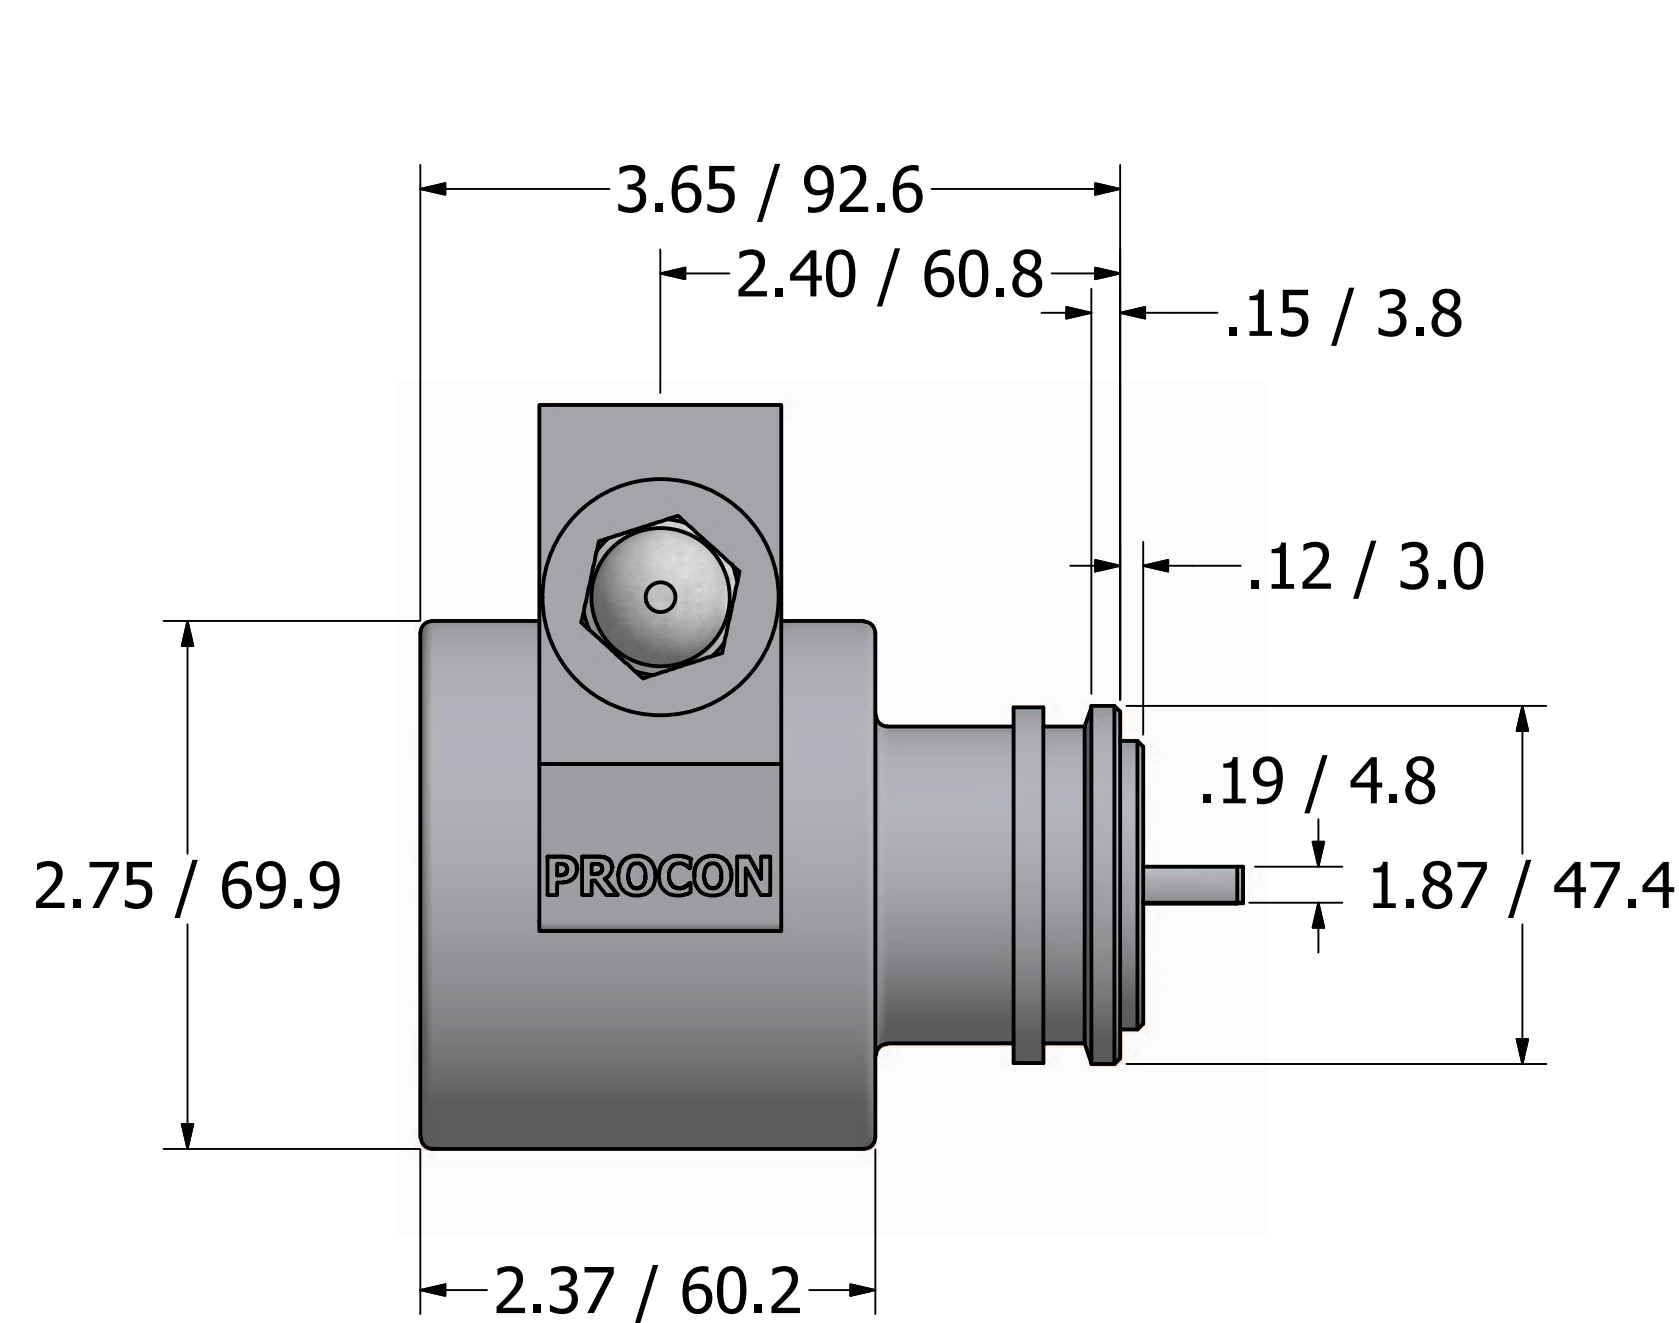

Series 5 - Rotary Vane Pump Clamp-On Style

"A" Mounting

1143 Bronze Coupling

"B" Mounting

Series 5 - Rotary Vane Pump Bolt-On Style

1/2-14 NPT or
1/2-14 BSPP (G1/2)
Inlet/Outlet ports

"E" Mounting

869 Seven Oaks Blvd.
Suite 120
Smyrna, TN 37167
615-355-8000
mail@proconpump.com