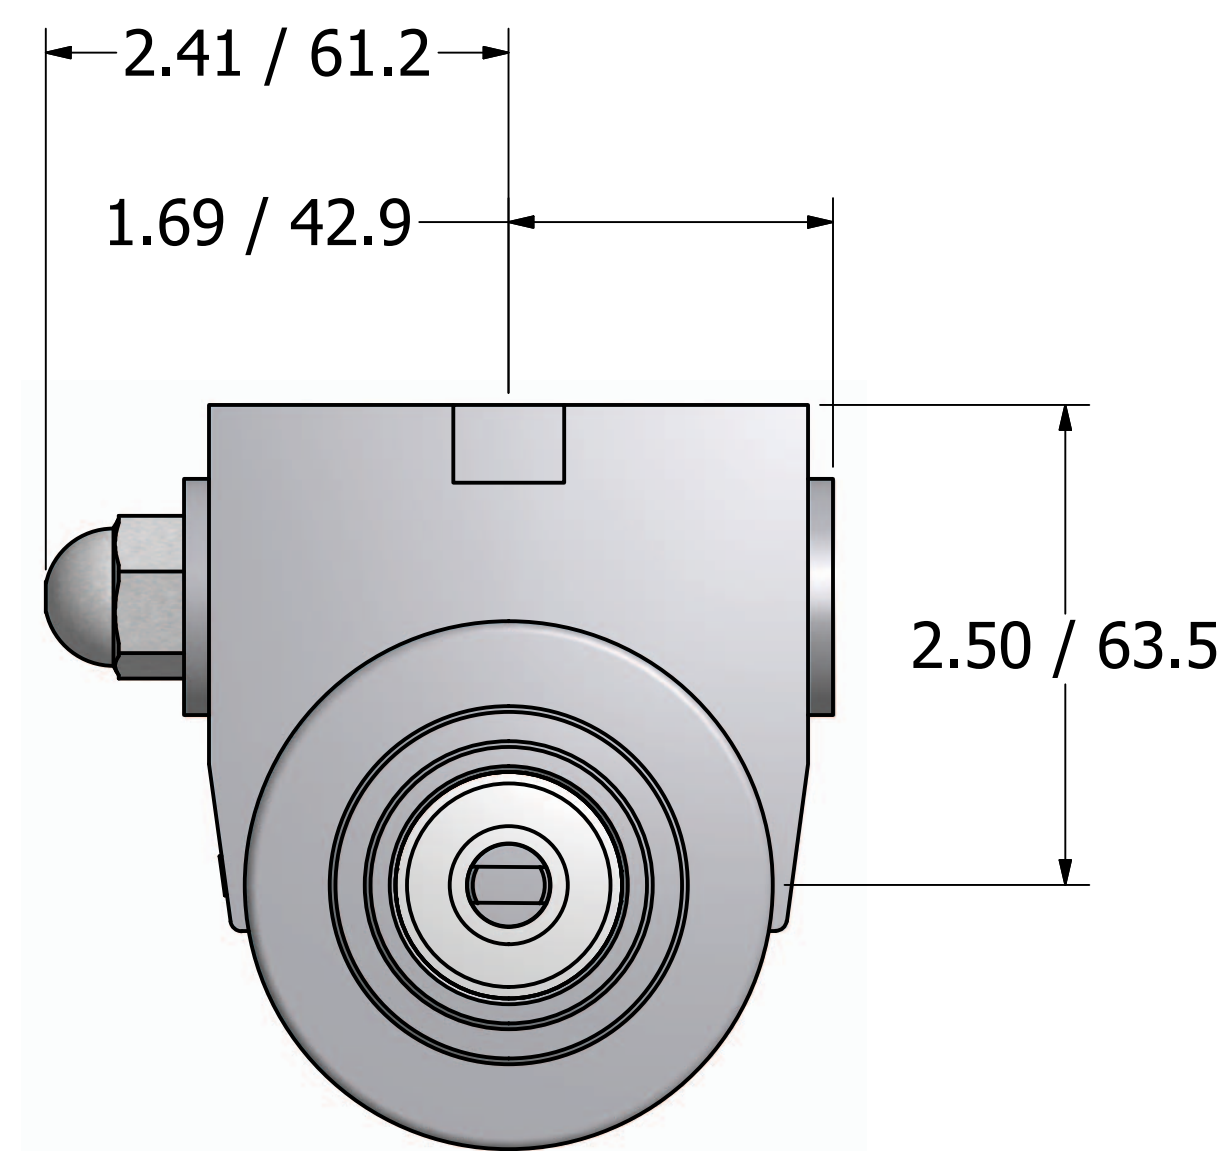

Series 5 - Rotary Vane Pump Clamp-On Style

"A" Mounting

1143 Bronze Coupling

"B" Mounting

Series 5 - Rotary Vane Pump Bolt-On Style

1/2-14 NPT or
1/2-14 BSPP (G1/2)
Inlet/Outlet ports

"E" Mounting

869 Seven Oaks Blvd.
Suite 120
Smyrna, TN 37167
615-355-8000
mail@proconpump.com