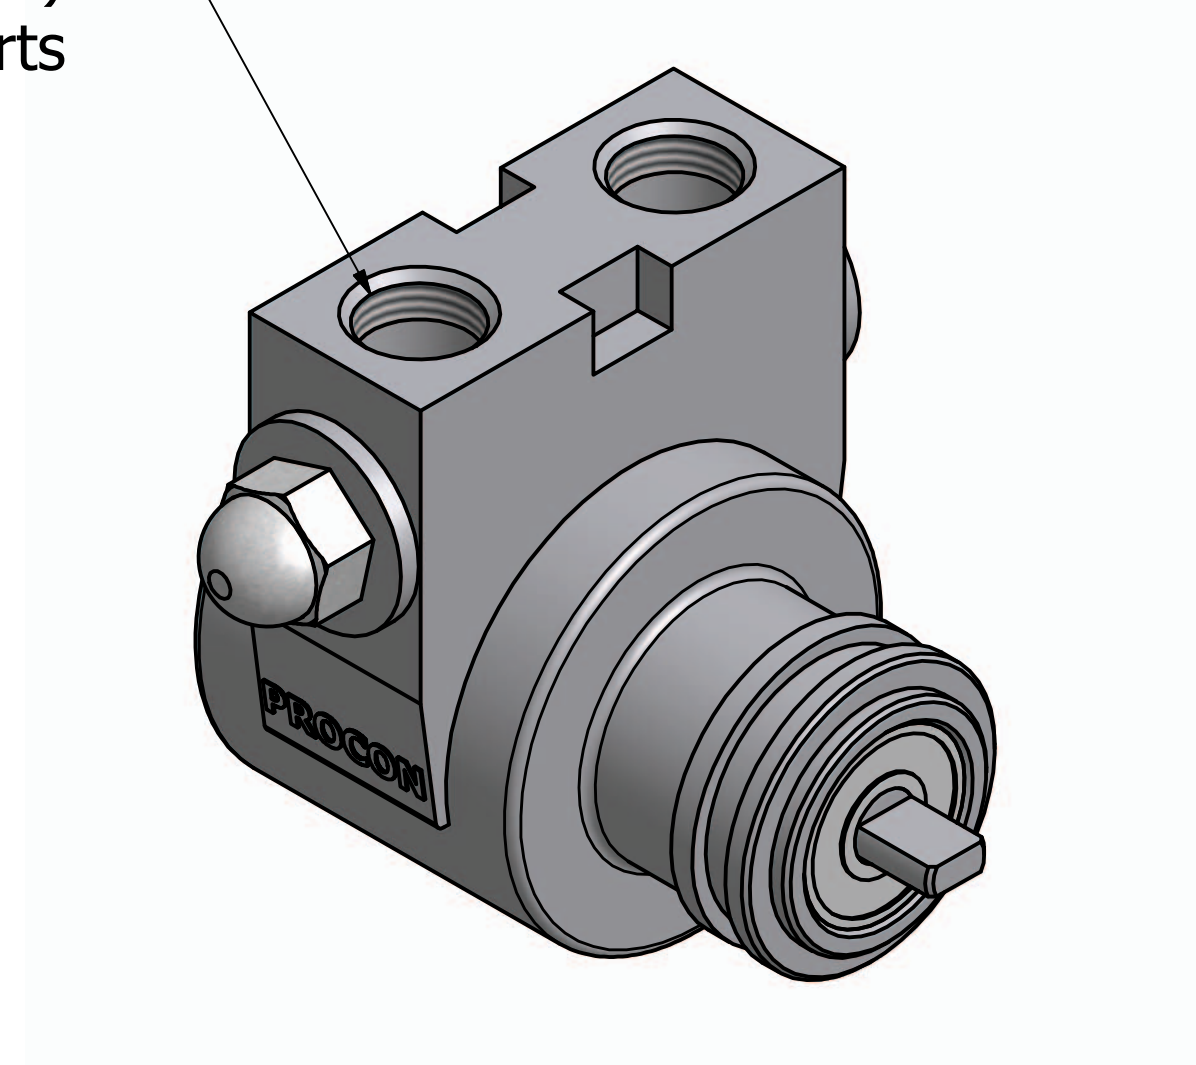

Series 5 - Rotary Vane Pump Clamp-On Style

"A" Mounting

1143 Bronze Coupling

"B" Mounting

Series 5 - Rotary Vane Pump Bolt-On Style

1/2-14 NPT or
1/2-14 BSPP (G1/2)
Inlet/Outlet ports

"E" Mounting

869 Seven Oaks Blvd.
Suite 120
Smyrna, TN 37167
615-355-8000
mail@proconpump.com