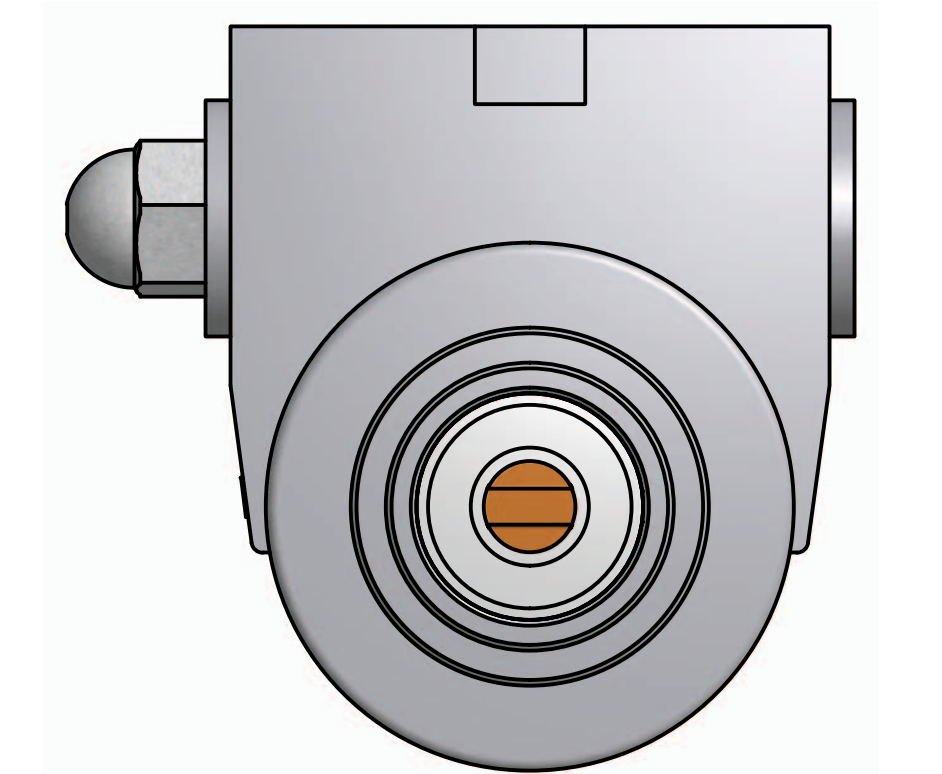

Series 5 - Rotary Vane Pump Clamp-On Style

"A" Mounting

1143 Bronze Coupling

"B" Mounting

Series 5 - Rotary Vane Pump Bolt-On Style

1/2-14 NPT or
1/2-14 BSPP (G1/2)
Inlet/Outlet ports

"E" Mounting

869 Seven Oaks Blvd.
Suite 120
Smyrna, TN 37167
615-355-8000
mail@proconpump.com