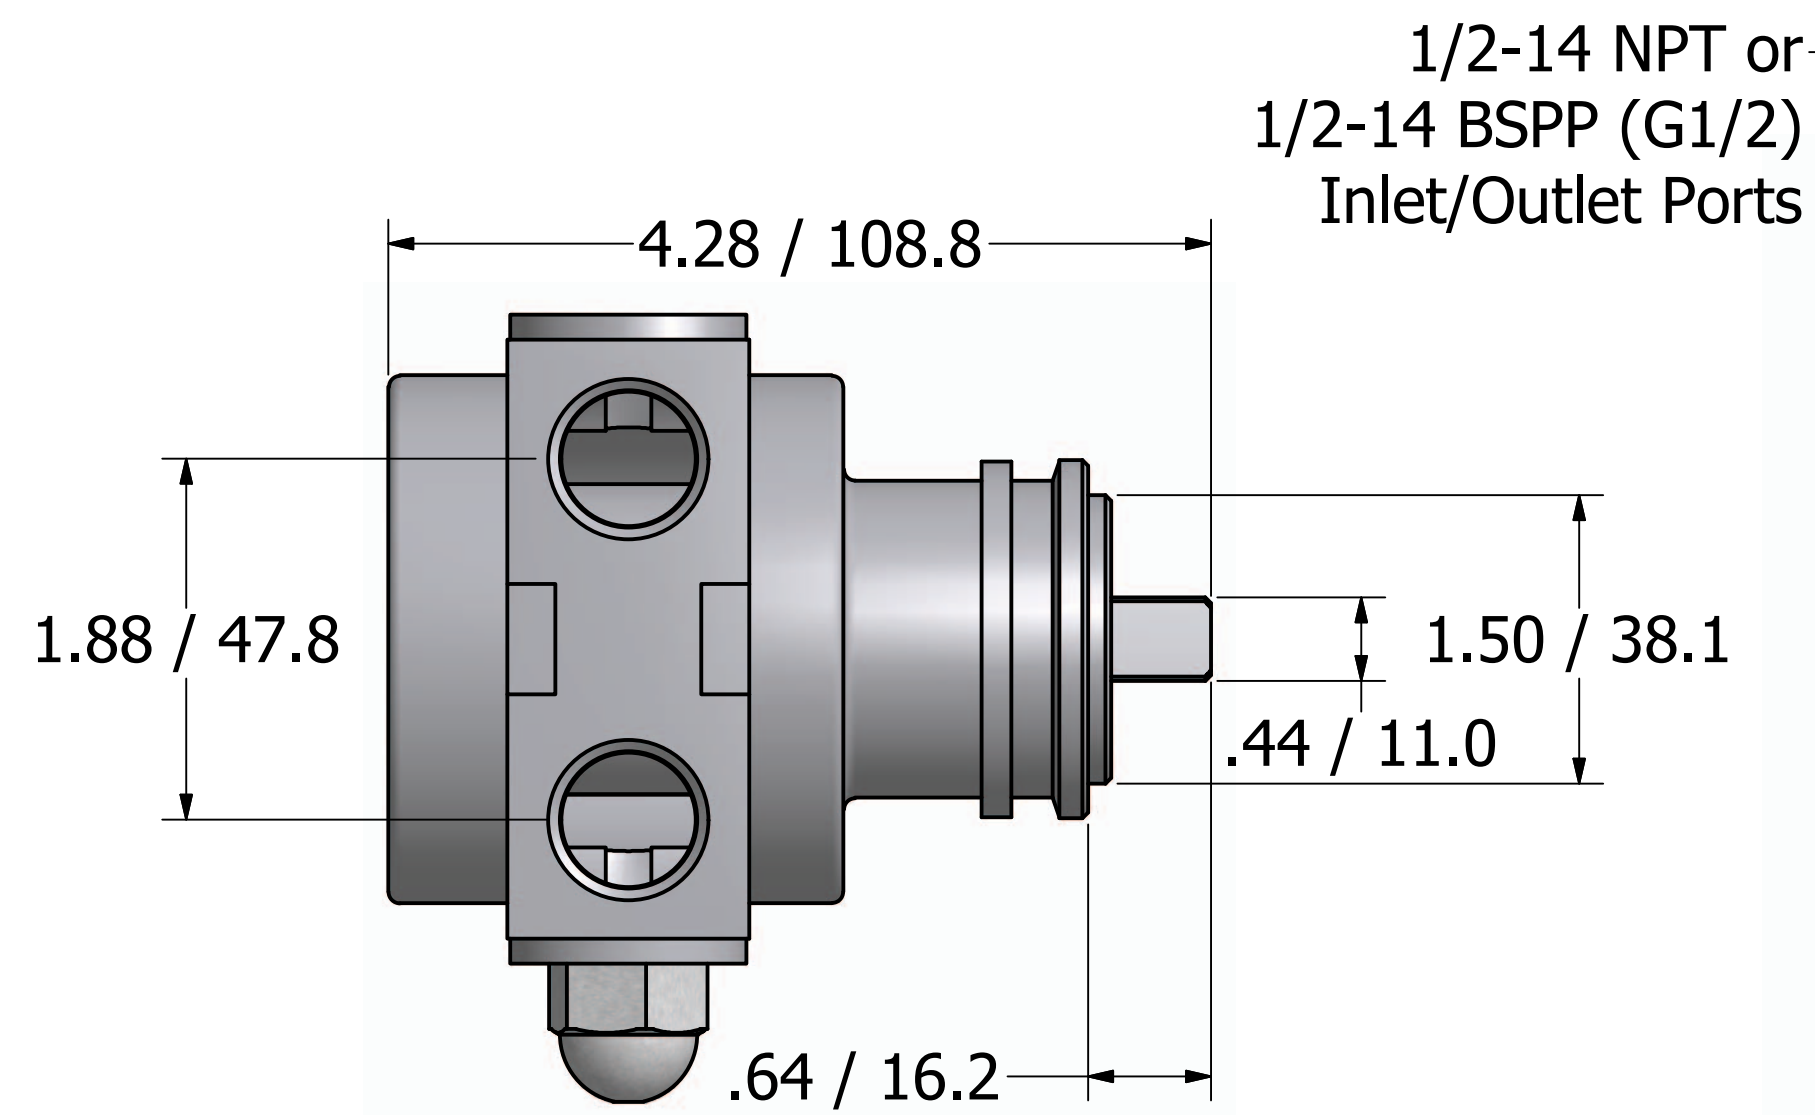

Series 5 - Rotary Vane Pump Clamp-On Style

"A" Mounting

1143 Bronze Coupling

"B" Mounting

Series 5 - Rotary Vane Pump Bolt-On Style

1/2-14 NPT or
1/2-14 BSPP (G1/2)
Inlet/Outlet ports

"E" Mounting

869 Seven Oaks Blvd.
Suite 120
Smyrna, TN 37167
615-355-8000
mail@proconpump.com